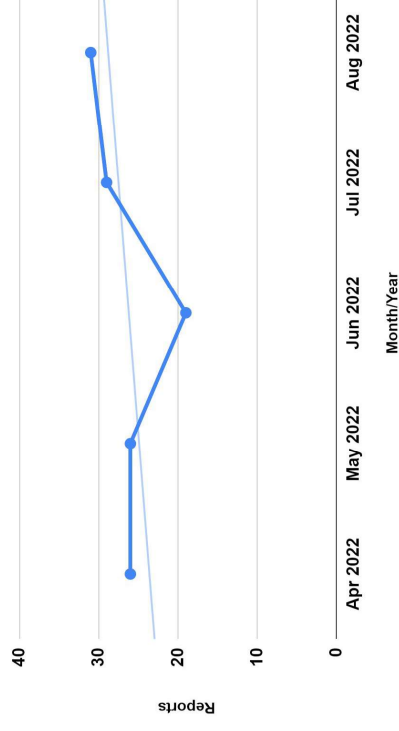

Issues

Scooter misuse reports:

- Total number of vehicle misuse reports has risen slightly, which is to be expected with higher usage
- Missing vehicle total has remained unchanged since the last meeting
- Overall, number of vandalised vehicles continue to remain low, however we should continue to monitor especially as we are just coming out of the holiday season

Update:

- No notable incidents or comms from police

LOW Misuse Reports - Past 6 Months

Issue category	Vehicle type	01/09/2022	Last meeting
Missing (<90 days)	Scooter	0	0
Lost (>90 days)	Scooter	1	1
Total missing/lost	All	1	1